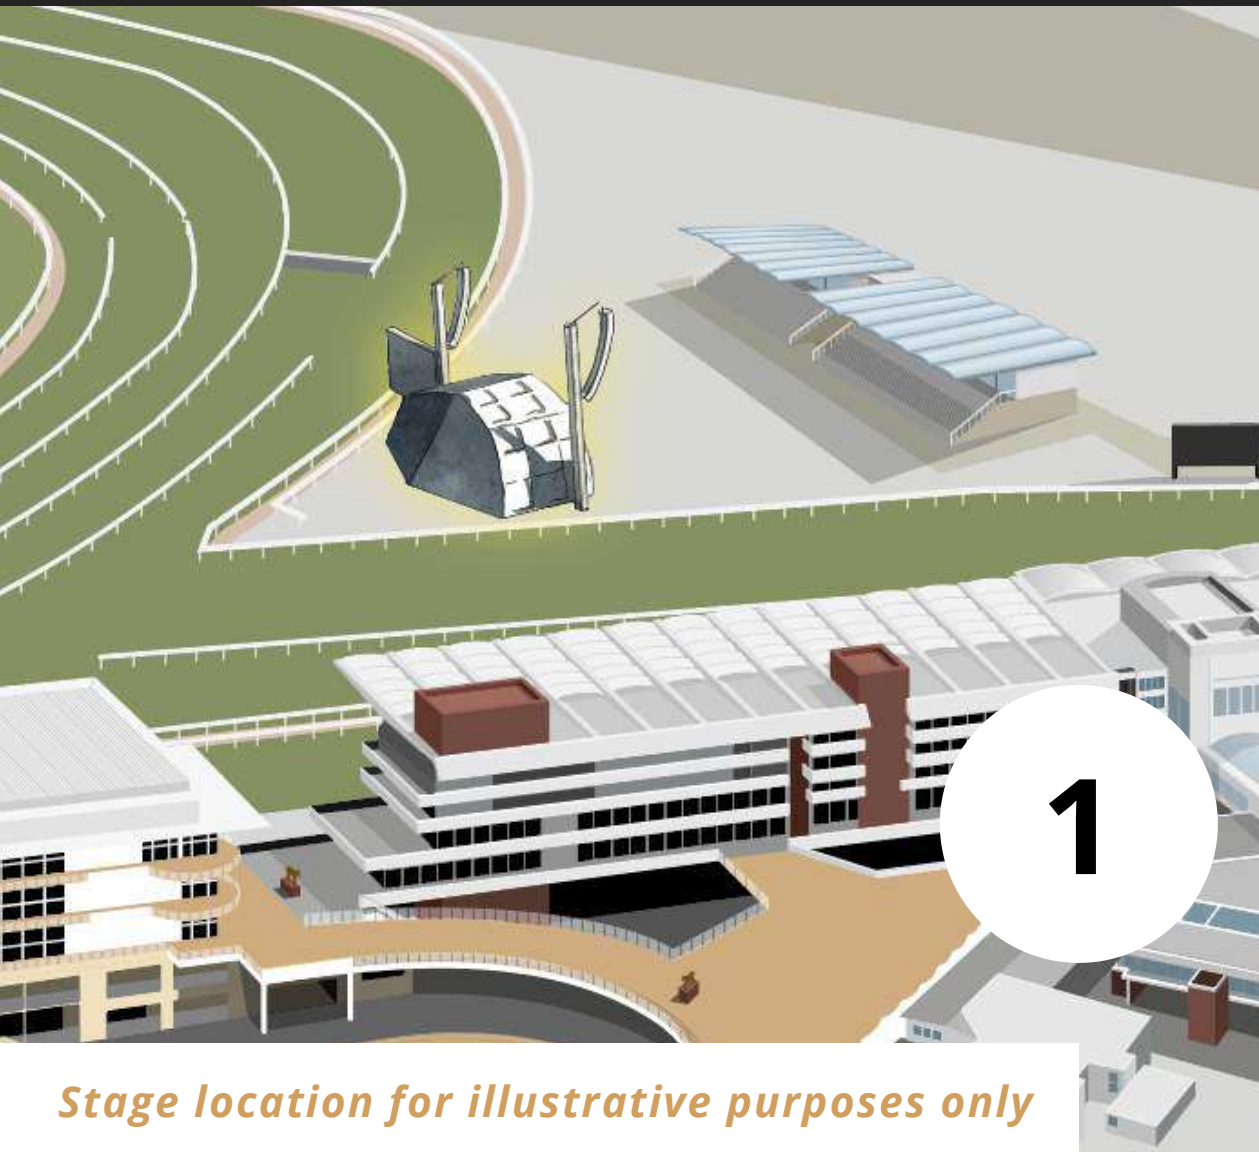

ONE OF THE SOUTH WEST'S BEST OUTDOOR VENUES

CHELTENHAM RACECOURSE

GA Capacity
10,000 to
20,000

Cheltenham Racecourse is a world-famous venue accommodating the region's sport and music lovers – the racecourse boasts a large area with ample facilities that can be manipulated for events of all sizes.

Three stage locations are available, with permanent grandstands that allow for plenty of seating, with space for GA standing, and a Golden Circle if needed. **A fourth option is the centre of the course which can accommodate 60,000 GA capacity.**