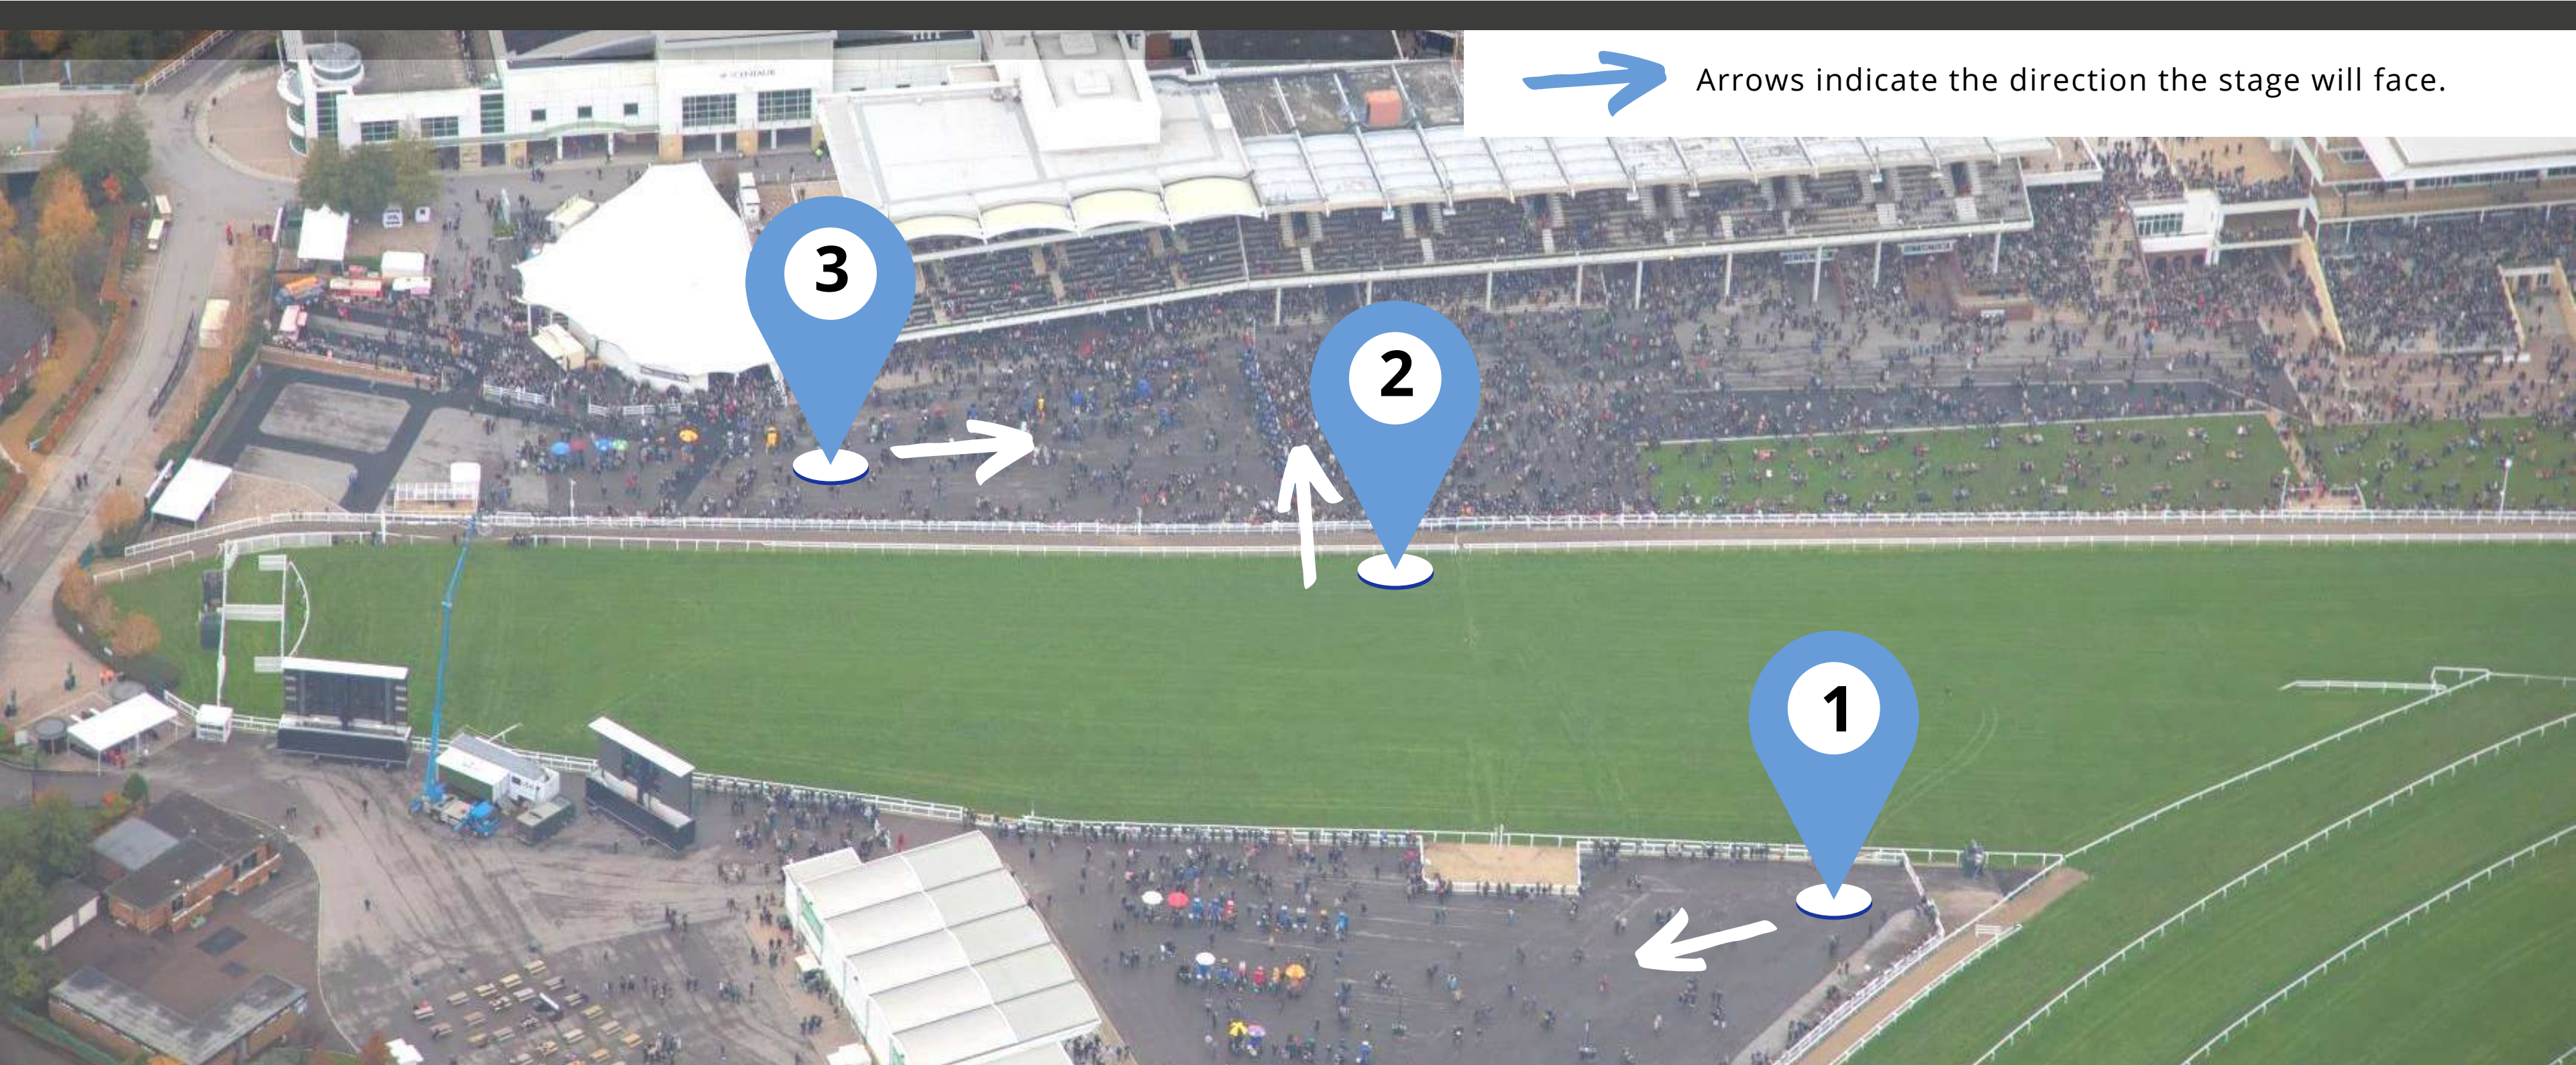

POTENTIAL STAGE LOCATIONS

1. Stage located at the top point of the Best Mate Enclosure facing the smaller grandstand (GA capacity of 10,000 across standing and seating.)

2. Stage located on the racetrack facing the larger grandstand (GA capacity of 20,000 across standing and seating.)

3. Stage located on the tarmac facing down the racetrack (GA capacity of 20,000 across standing and seating.)

→ Arrows indicate the direction the stage will face.