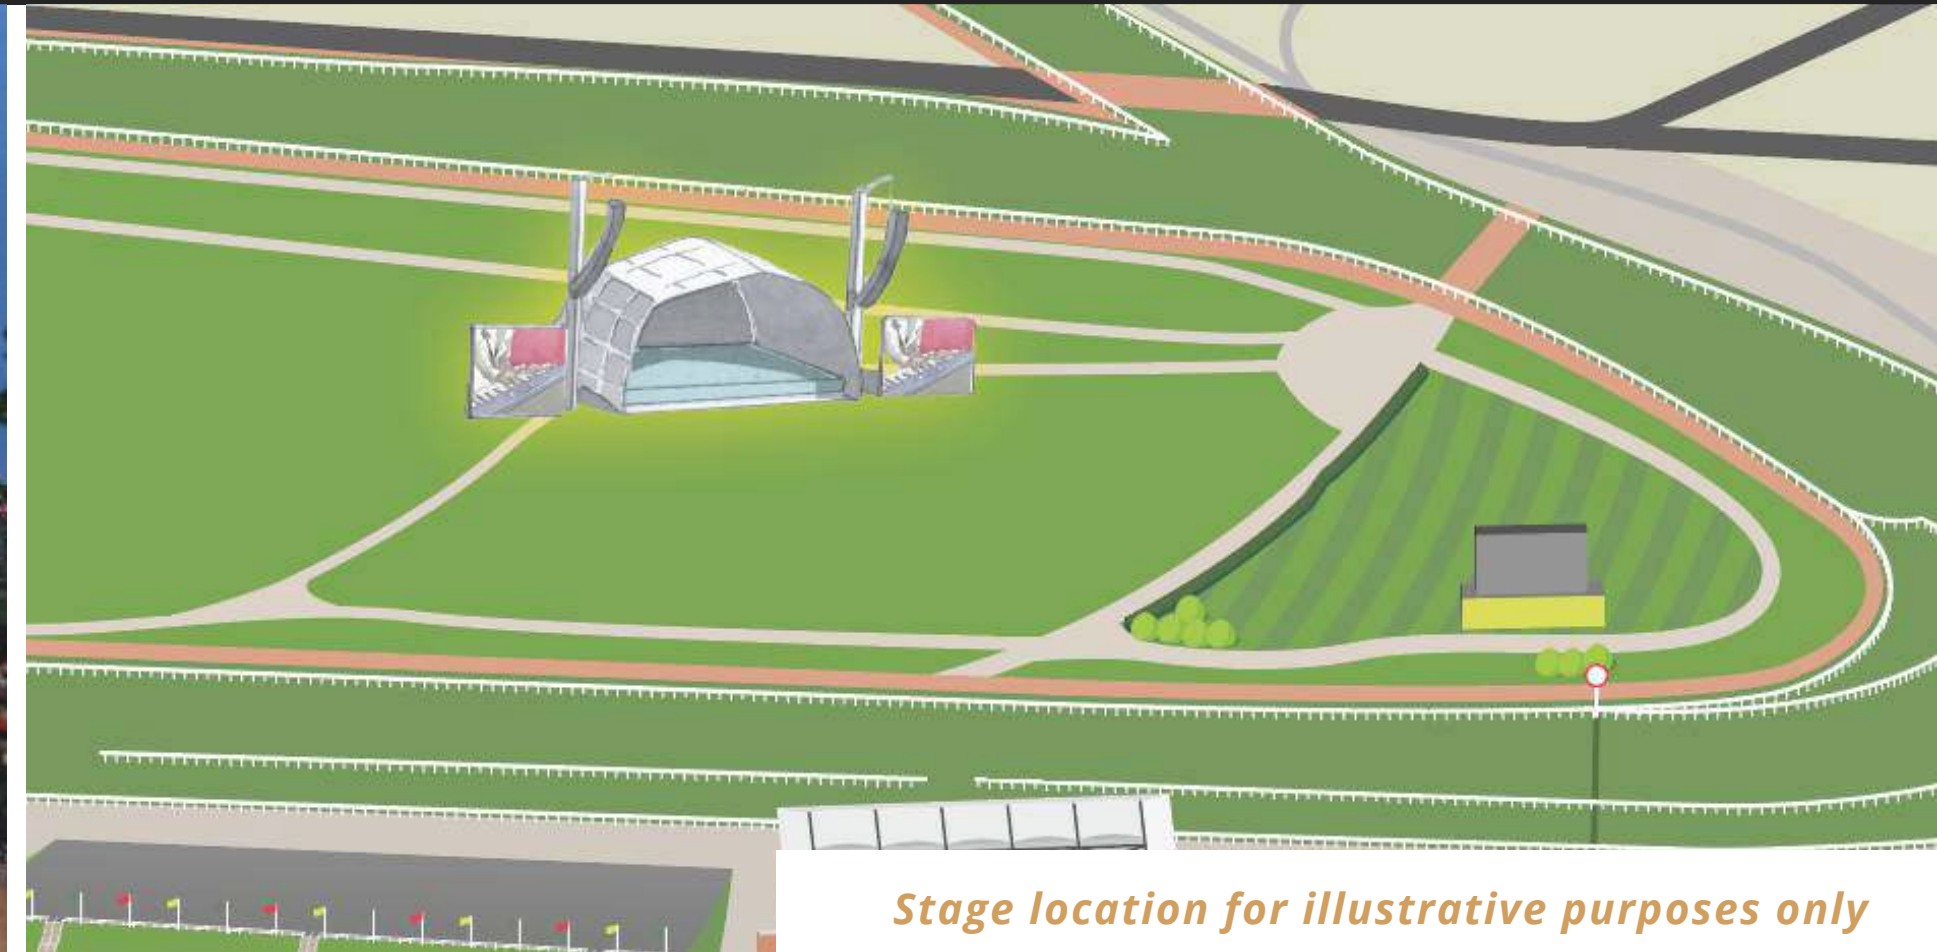

Each racecourse has a unique and special setting, providing a truly incredible experience of racing and music!

OUR VENUES

- 1 Carlisle Racecourse (11,565) ■ ●
- 2 Aintree Racecourse (10,000 / 60,000) ■ ●
- 3 Haydock Park Racecourse (17,400) ■ ●
- 4 York Racecourse (38,000) ●
- 5 Market Rasen Racecourse (14,310) ■ ●
- 6 Franklin's Gardens, Northampton (20,000)
- 7 Newmarket Racecourses (17,230) ■ ●
- 8 Twickenham Stoop (20,000)
- 9 Sandown Park Racecourse (13,300) ■ ●
- 10 Cheltenham Racecourse (10,000 / 20,000) ■ ●
- 11 Newbury Racecourse (20,000)

INCREDIBLE OUTDOOR VENUE IN THE NORTH WEST AINTREE RACECOURSE

Aintree Racecourse is one of the UK's premier outdoor sporting and entertainment venues situated close to Liverpool city centre with easy access to surrounding conurbations.

JUST 30 MINS FROM LONDON WATERLOO SANDOWN PARK RACECOURSE

GA Capacity
13,300

Located in Esher, Surrey, Sandown Park Racecourse is less than 30mins from Central London. The easily accessible course has ample parking and great transport links.