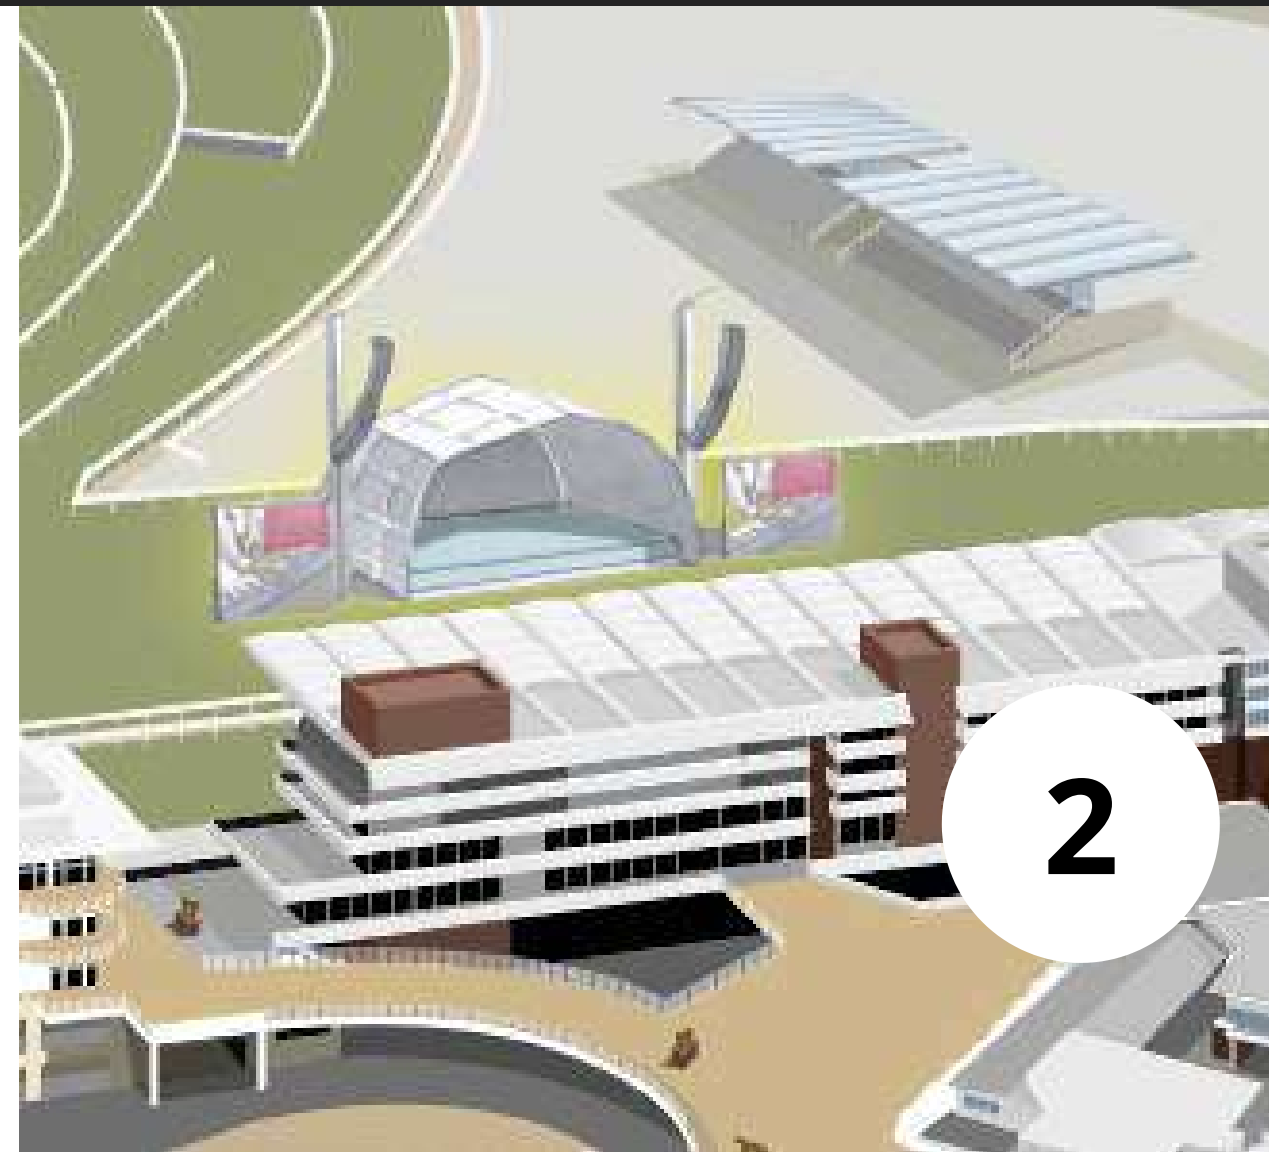

ONE OF THE SOUTH WEST'S BEST OUTDOOR VENUES

CHELTENHAM RACECOURSE

GA Capacity
10,000 to
20,000

Cheltenham Racecourse is a world-famous venue accommodating the region's sport and music lovers – the racecourse boasts a large area with ample facilities that can be manipulated for events of all sizes.

Three stage locations are available, with permanent grandstands that allow for plenty of seating, with space for GA standing, and a Golden Circle if needed. **A fourth option is the centre of the course which can accommodate 60,000 GA capacity.**