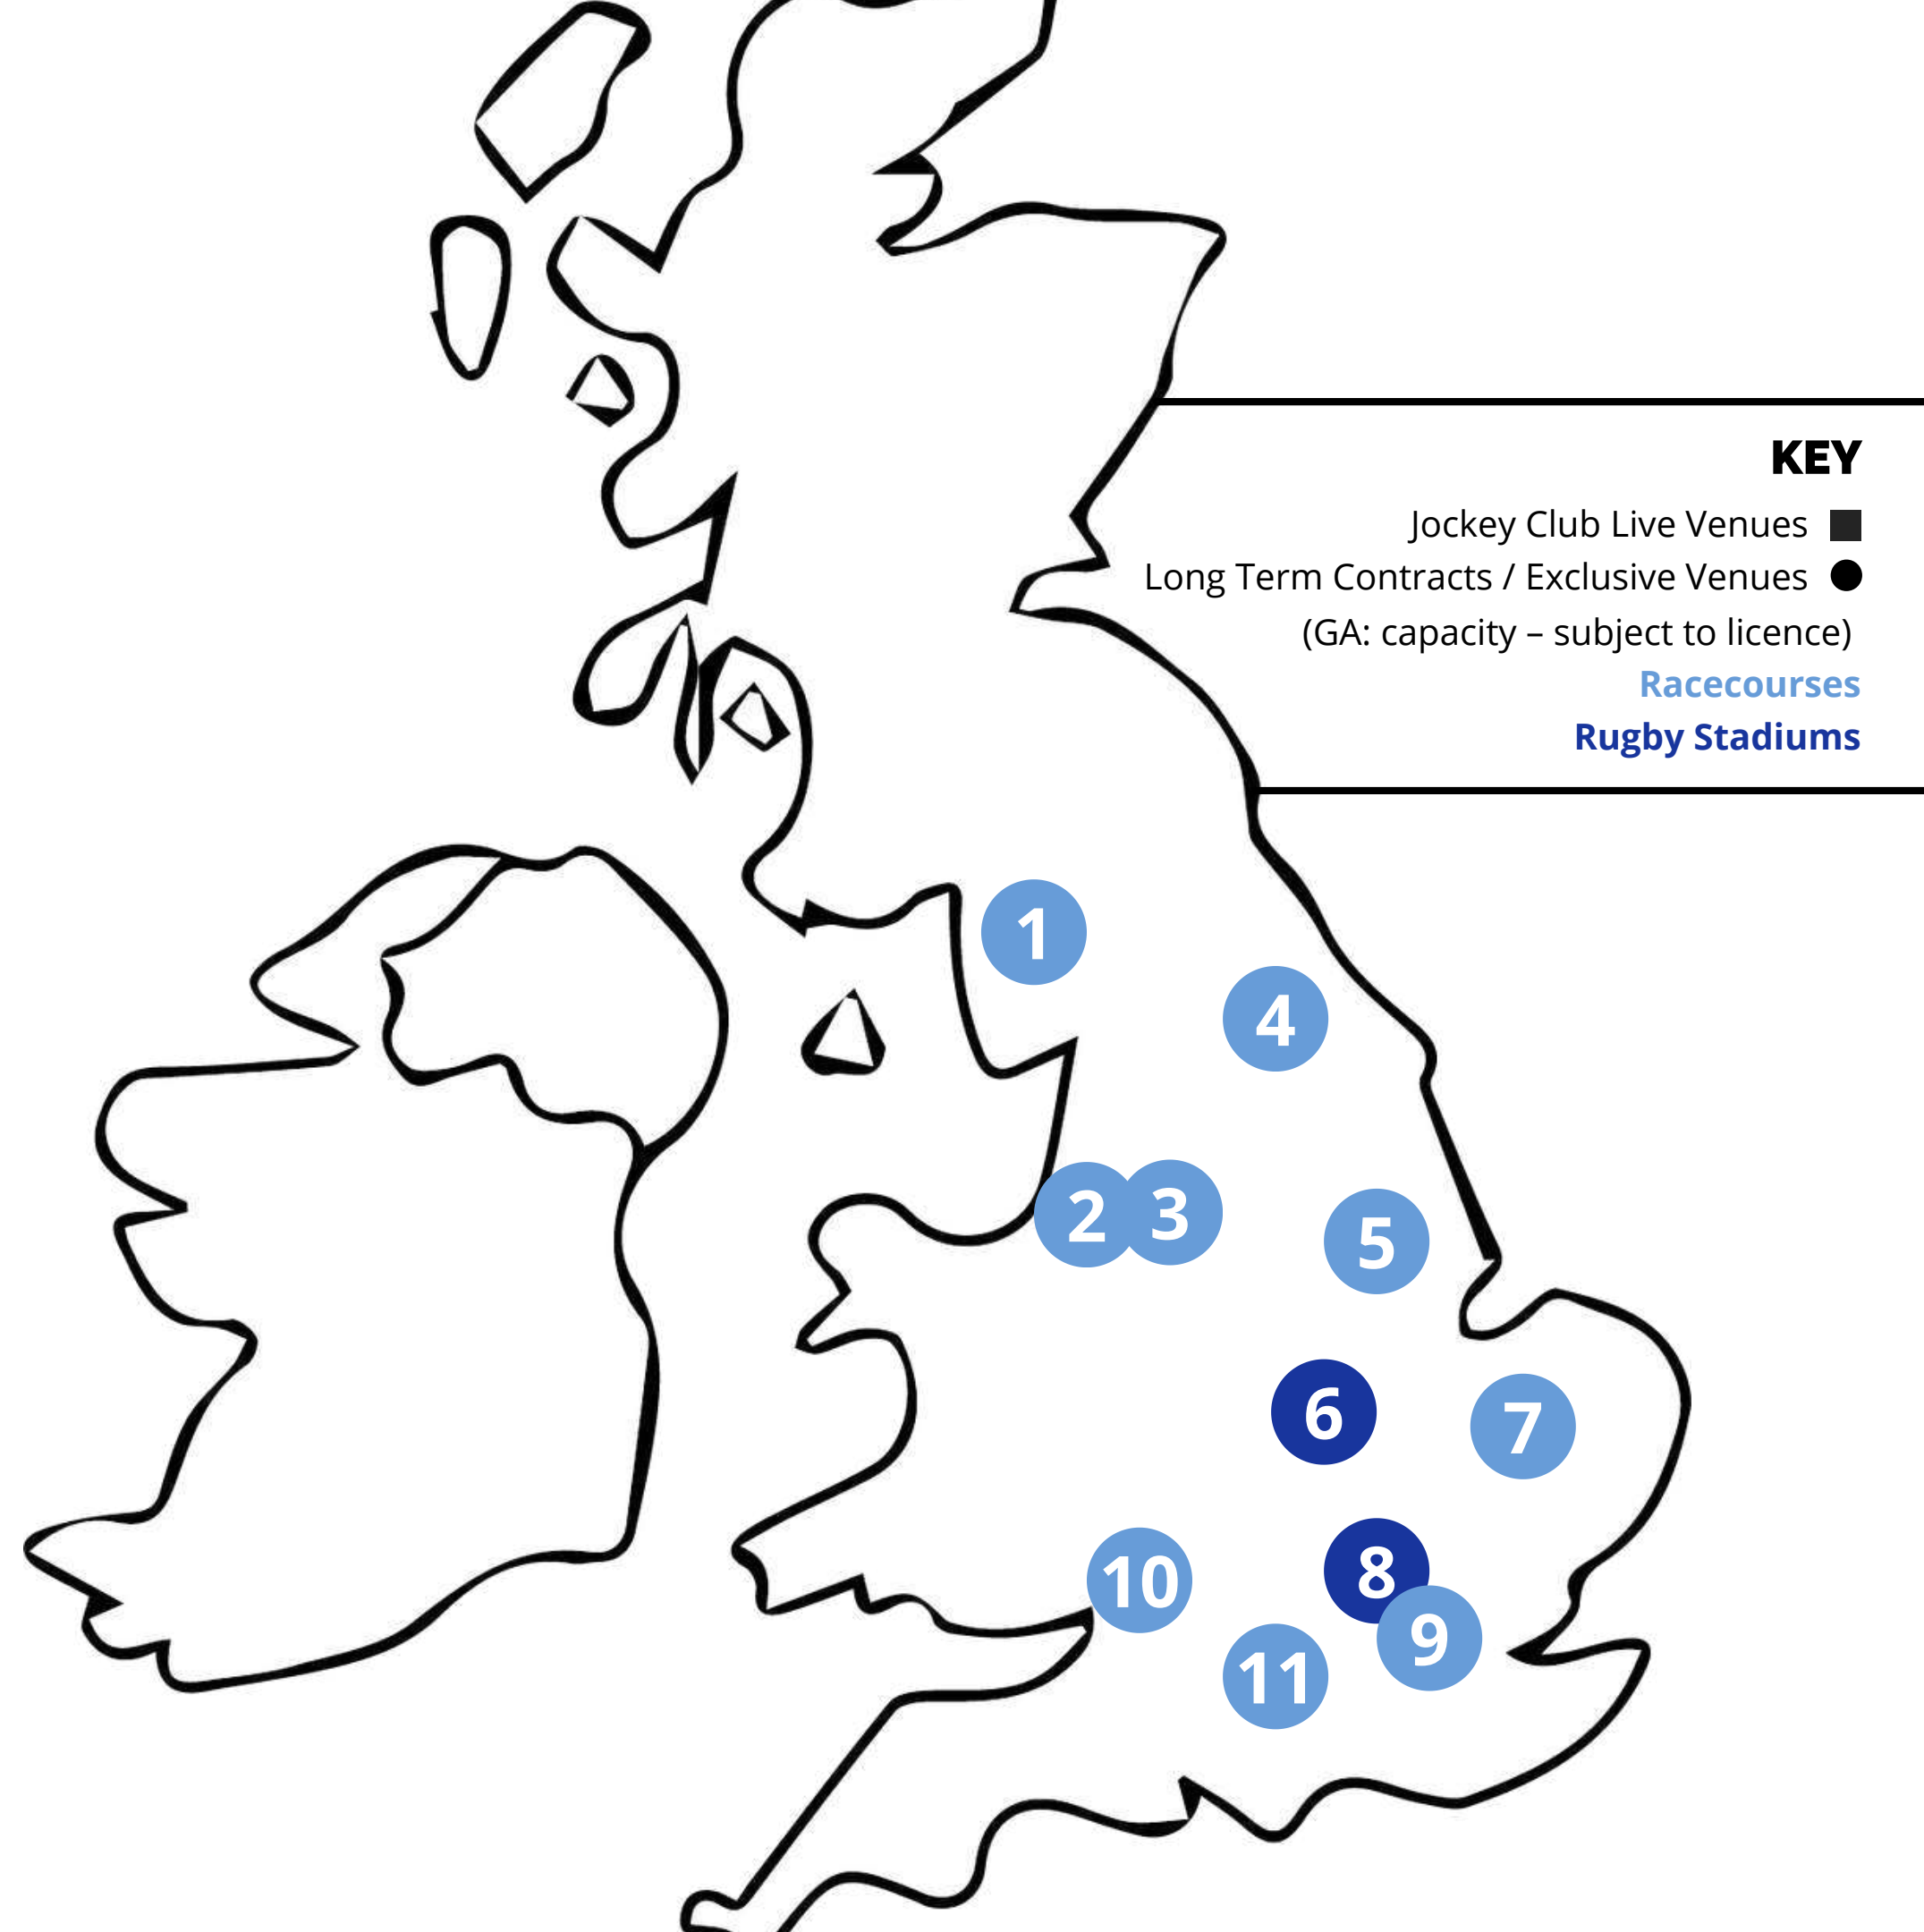

INCREDIBLE OUTDOOR VENUE IN THE NORTH WEST AINTREE RACECOURSE

Aintree Racecourse is one of the UK's premier outdoor sporting and entertainment venues situated close to Liverpool city centre with easy access to surrounding conurbations.

AN OUTDOOR VENUE IN THE HEART OF EAST ANGLIA **NEWMARKET RACECOURSES**

GA Capacity
17,230

Located in Suffolk, just 14 miles from Cambridge, Newmarket is the spiritual home of horse racing and pulls sport and music fans from all across East Anglia including Peterborough, Norwich, Essex and Ipswich.

JUST 30 MINS FROM LONDON WATERLOO SANDOWN PARK RACECOURSE

GA Capacity
13,300

Located in Esher, Surrey, Sandown Park Racecourse is less than 30mins from Central London. The easily accessible course has ample parking and great transport links.

GA Capacity
20,000

Newbury Racecourse is over 100 years old and combines heritage with everything a modern sporting and events venue can offer. Conveniently situated in the centre of the South of England, and easily accessible from the M4, M3 and A34. The racecourse offers free on-site parking and even has its own railway station.